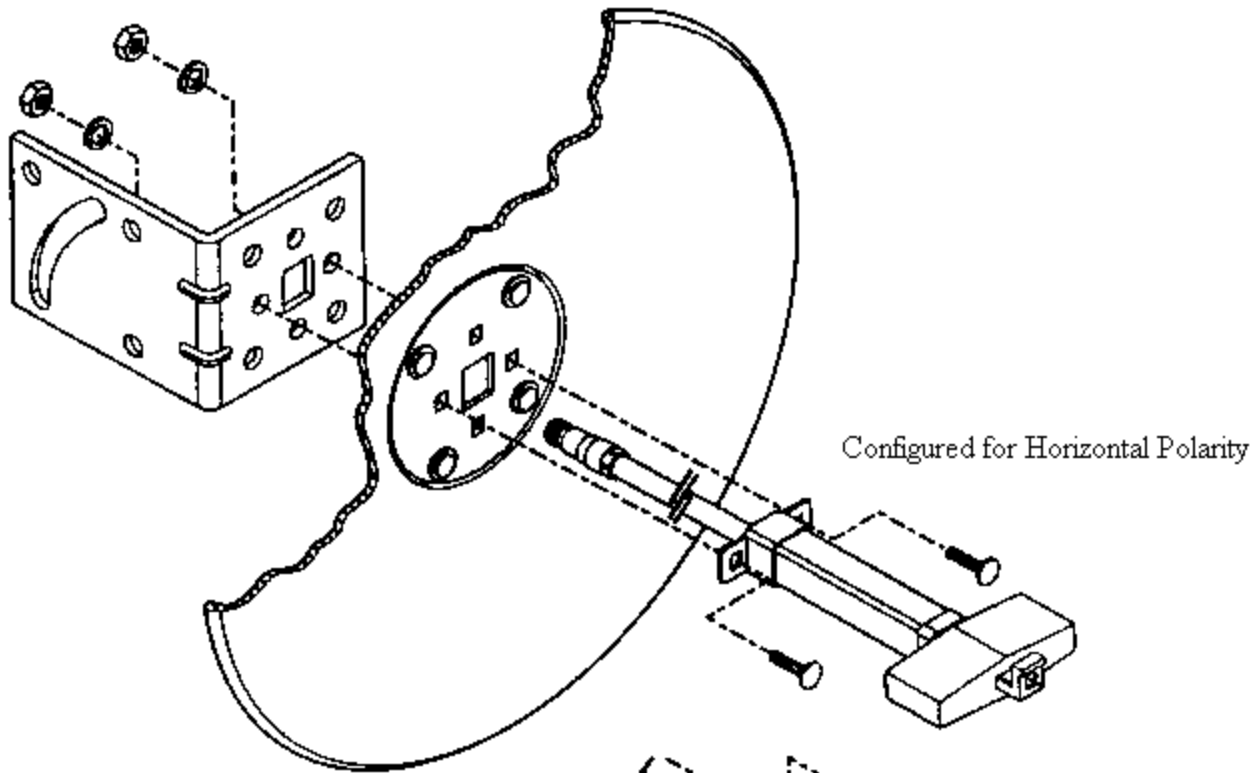

5.8GHz 22 dBi Solid Dish (ANT5SD22)

Configured for Vertical Polarity